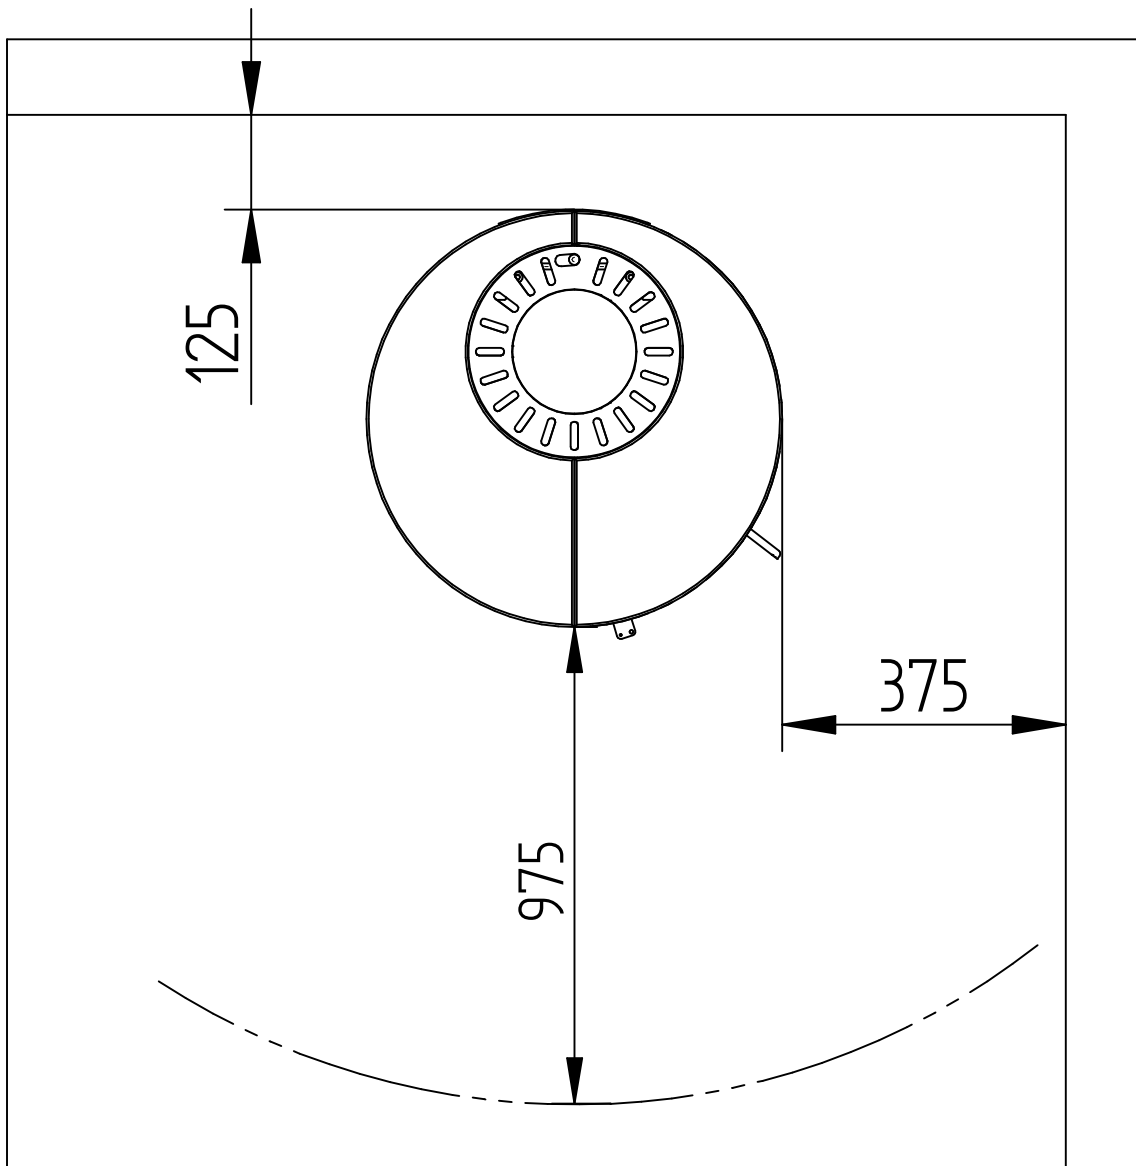

Modell:

Troja 44 / 45 / 46

Sheet/Sheets:

1 of 2

## Distance to combustibile with insulated flues

Modell:

Troja 44 / 45 / 46

Sheet/Sheets:

2 of 2